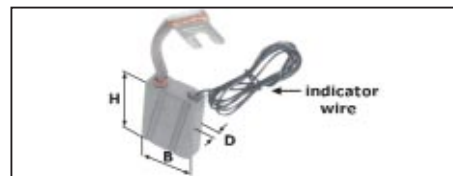

DE-CLI-0045

DE-CLI-0046

used for: **CLIMAX COVENTRY - KALMAR**

quantity of brush blocks	thickness +/- (mm) D	width +/- (mm) B	height +/- (mm) H	indicator wire MD	reference brush kit
4	9,0	18,0	25,5		DE-CLI-0047
	9,0	18,0	25,5		DE-CLI-0048
	10,0	25,5	35,0		DE-CLI-0049
8	10,0	25,5	45,0		DE-CLI-0050