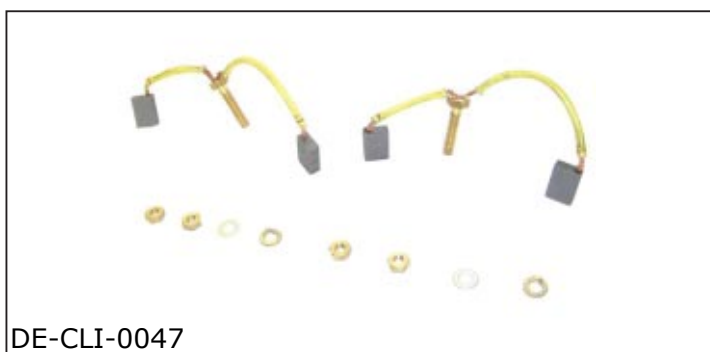

DE-CLI-0045

DE-CLI-0046

used for: **CLIMAX COVENTRY - KALMAR**

quantity of brush blocks	thickness +/- (mm) D	width +/- (mm) B	height +/- (mm) H	indicator wire MD	reference brush kit
4	9,0	18,0	25,5		DE-CLI-0047
	9,0	18,0	25,5		DE-CLI-0048
	10,0	25,5	35,0		DE-CLI-0049
8	10,0	25,5	45,0		DE-CLI-0050