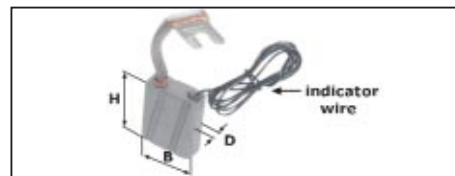

used for: **CLIMAX COVENTRY - KALMAR**

type brush	thickness +/- (mm) D	width +/- (mm) B	height +/- (mm) H	indicator wire MD	reference brush
E1	6,5	10,0	17,0		DE-CLI-0001
E2	5,0	7,0	17,0		DE-CLI-0002
	6,0	7,0	20,0		DE-CLI-0003
	6,0	7,0	23,5		DE-CLI-0004
	6,0	12,5	22,0		DE-CLI-0005
	6,0	13,0	19,0		DE-CLI-0006
	6,5	12,0	16,0		DE-CLI-0007
	7,0	10,0	18,0		DE-CLI-0008
	7,0	12,0	17,0		DE-CLI-0009
	7,0	12,0	17,0		DE-CLI-0010
	8,0	14,0	19,0		DE-CLI-0011
	8,0	16,0	19,0		DE-CLI-0012

used for: **CLIMAX COVENTRY - KALMAR**

type brush	thickness +/- (mm) D	width +/- (mm) B	height +/- (mm) H	indicator wire MD	reference brush
E2	8,0	16,0	19,0		DE-CLI-0013
	8,0	16,0	25,0		DE-CLI-0014
	9,0	19,0	22,5		DE-CLI-0015
	9,0	25,0	23,0		DE-CLI-0016
	12,5	25,0	33,0		DE-CLI-0017
	12,5	40,0	25,5		DE-CLI-0018
	16,0	20,0	26,0		DE-CLI-0019
	17,0	35,0	30,0		DE-CLI-0020
E3	6,0	27,0	19,0		DE-CLI-0021
	9,5	38,0	19,0		DE-CLI-0022
	16,0	31,5	31,5		DE-CLI-0023
E4	8,0	16,0	18,5		DE-CLI-0024