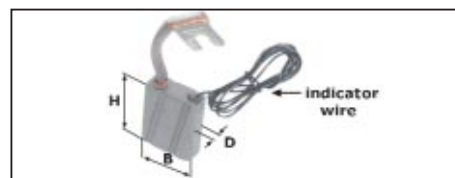

used for: **CLIMAX COVENTRY - KALMAR**