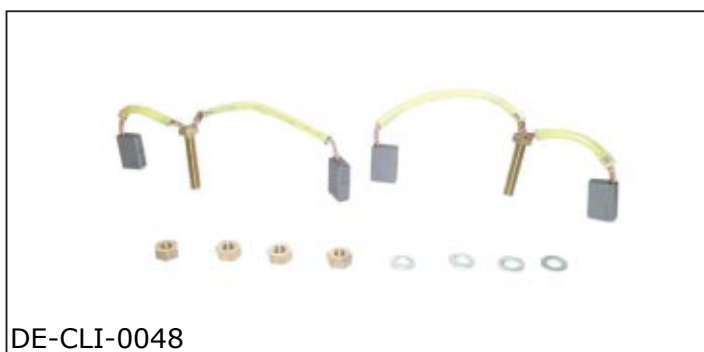

used for: **CLIMAX COVENTRY - KALMAR**

quantity of brush blocks	thickness +/- (mm) D	width +/- (mm) B	height +/- (mm) H	indicator wire MD	reference brush kit
4	9,0	18,0	25,5		DE-CLI-0047
	9,0	18,0	25,5		DE-CLI-0048
	10,0	25,5	35,0		DE-CLI-0049
8	10,0	25,5	45,0		DE-CLI-0050