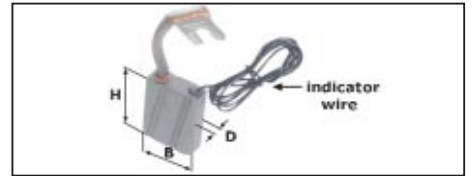

used for: **BAUMANN**

quantity of brush blocks	thickness +/- (mm) D	width +/- (mm) B	height +/- (mm) H	indicator wire MD	reference brush kit
4	8,0	20,0	33,0		DE-BAU-0001

DE-BAU-0001